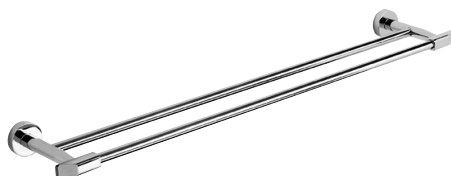

**SL-7001-6-20M**

640x70x40mm  
Towel bar

**SL-7001-8-23L**

840x70x40mm  
Towel bar

**SL-7002-6-25M**

640x120x40mm  
Double towel bar

**SL-7002-8-28L**

840x120x40mm  
Double towel bar

**SL-7003-16A**

180x70x205mm  
Towel ring

**SL-7004-18A**

140x105x155mm  
Paper holder

**SL-7005-26A**

640x130x50mm  
Glass shelf

**SL-7006-14A**

120x95x95mm  
Tumbler holder (Glass)

**SL-7007-1-21C**

130x145x85mm  
Soap basket

**SL-7007-14B**

135x120x80mm  
Soap holder (Glass)

**SL-7008-42A**

640x205x110mm  
2 Tier bath towel rack

**SL-7009-2-11B**

70x70x55mm  
2-Hook

**SL-7000-23A**

165x140x380mm  
Toilet brush holder  
(Glass)