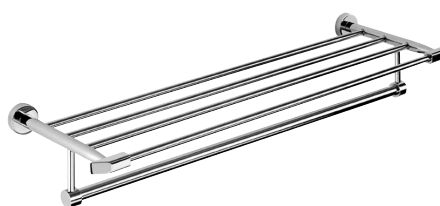

**SL-7001-6-20M**

640x70x40mm  
Towel bar

**SL-7001-8-23L**

840x70x40mm  
Towel bar

**SL-7002-6-25M**

640x120x40mm  
Double towel bar

**SL-7002-8-28L**

840x120x40mm  
Double towel bar

**SL-7003-16A**

180x70x205mm  
Towel ring

**SL-7004-18A**

140x105x155mm  
Paper holder

**SL-7005-26A**

640x130x50mm  
Glass shelf

**SL-7006-14A**

120x95x95mm  
Tumbler holder (Glass)

**SL-7007-1-21C**

130x145x85mm  
Soap basket

**SL-7007-14B**

135x120x80mm  
Soap holder (Glass)

**SL-7008-42A**

640x205x110mm  
2 Tier bath towel rack

**SL-7009-2-11B**

70x70x55mm  
2-Hook

**SL-7000-23A**

165x140x380mm  
Toilet brush holder  
(Glass)